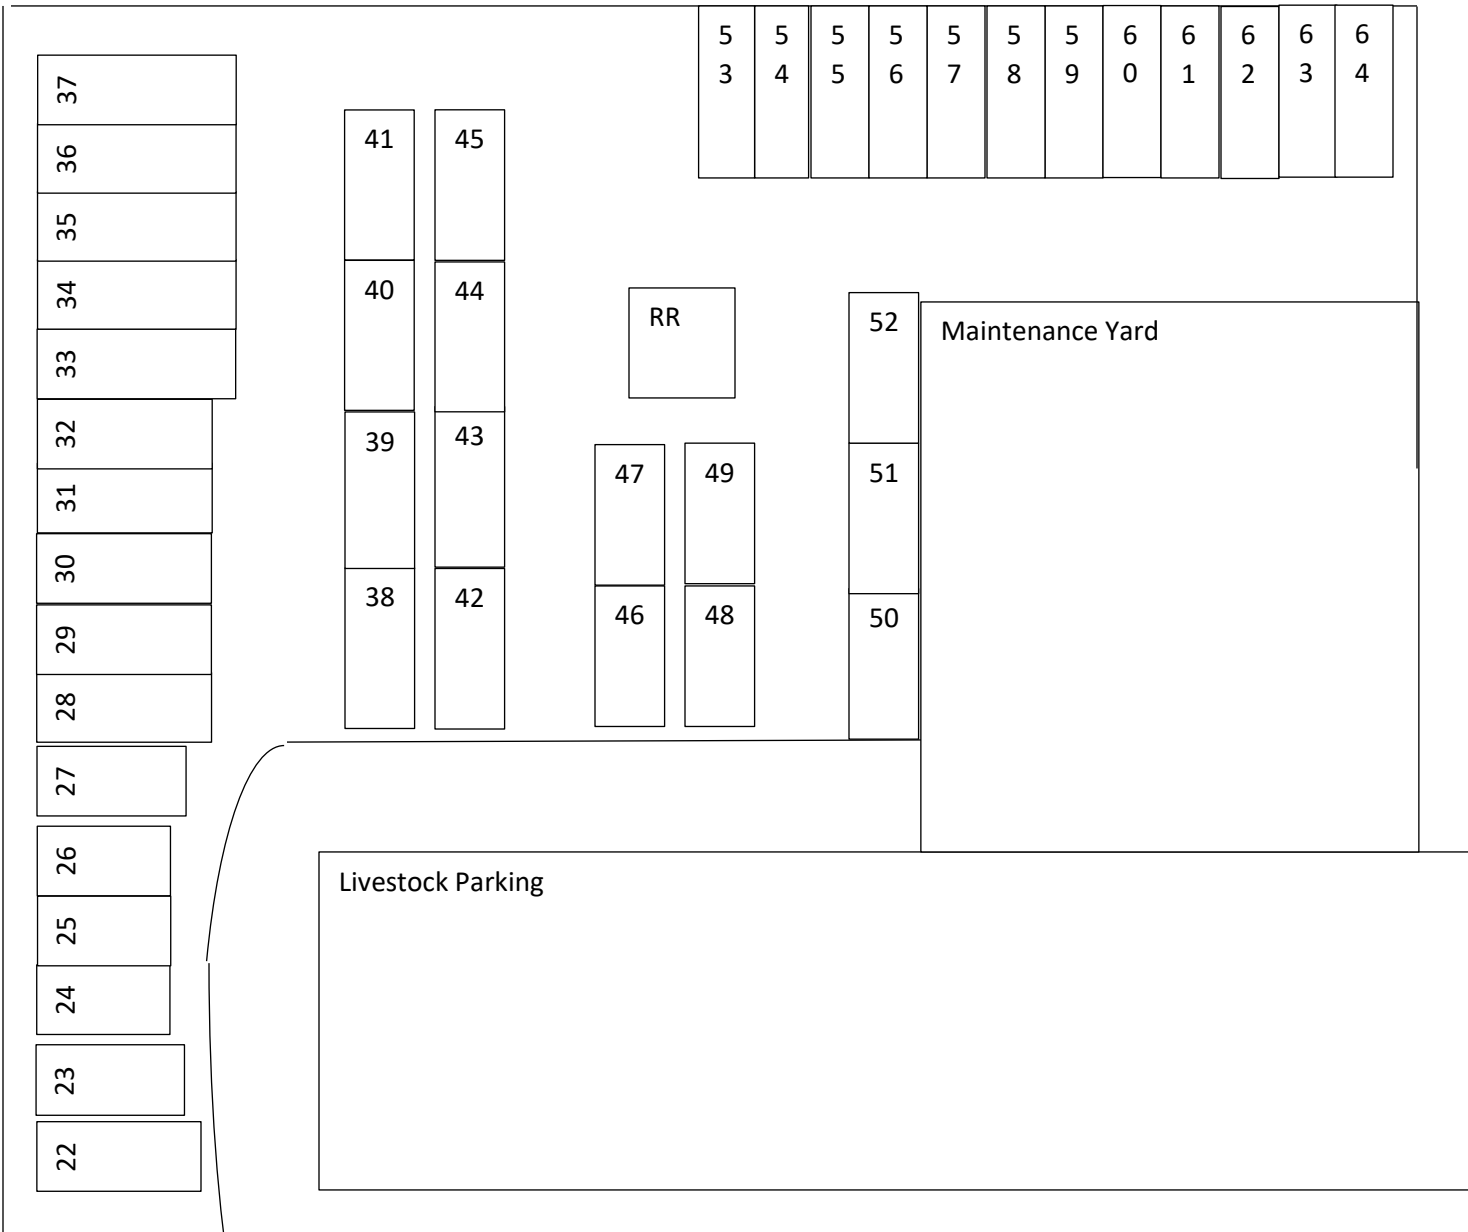

2017 Livestock Camping

Space 22 (15' X 30') Space 23 (15' X 25') Spaces 24 – 26 (15 X 20')

Space 27 (15' X 25') Spaces 28 – 32 (15' X 30') Spaces 33 – 37 (15' X 35')

Spaces 38 – 42 (15' X 30') Spaces 46 – 49 (15' X 25')

Spaces 50 – 52 (15' X 30') Spaces 53 – 64 (18' X 38')

1	2	3	4	5	6	7	8	9	10	11	12	13	14
---	---	---	---	---	---	---	---	---	----	----	----	----	----

Spaces 1 – 13 (18' X 40') Space 14 (18' X 30')

2017 Livestock Camping