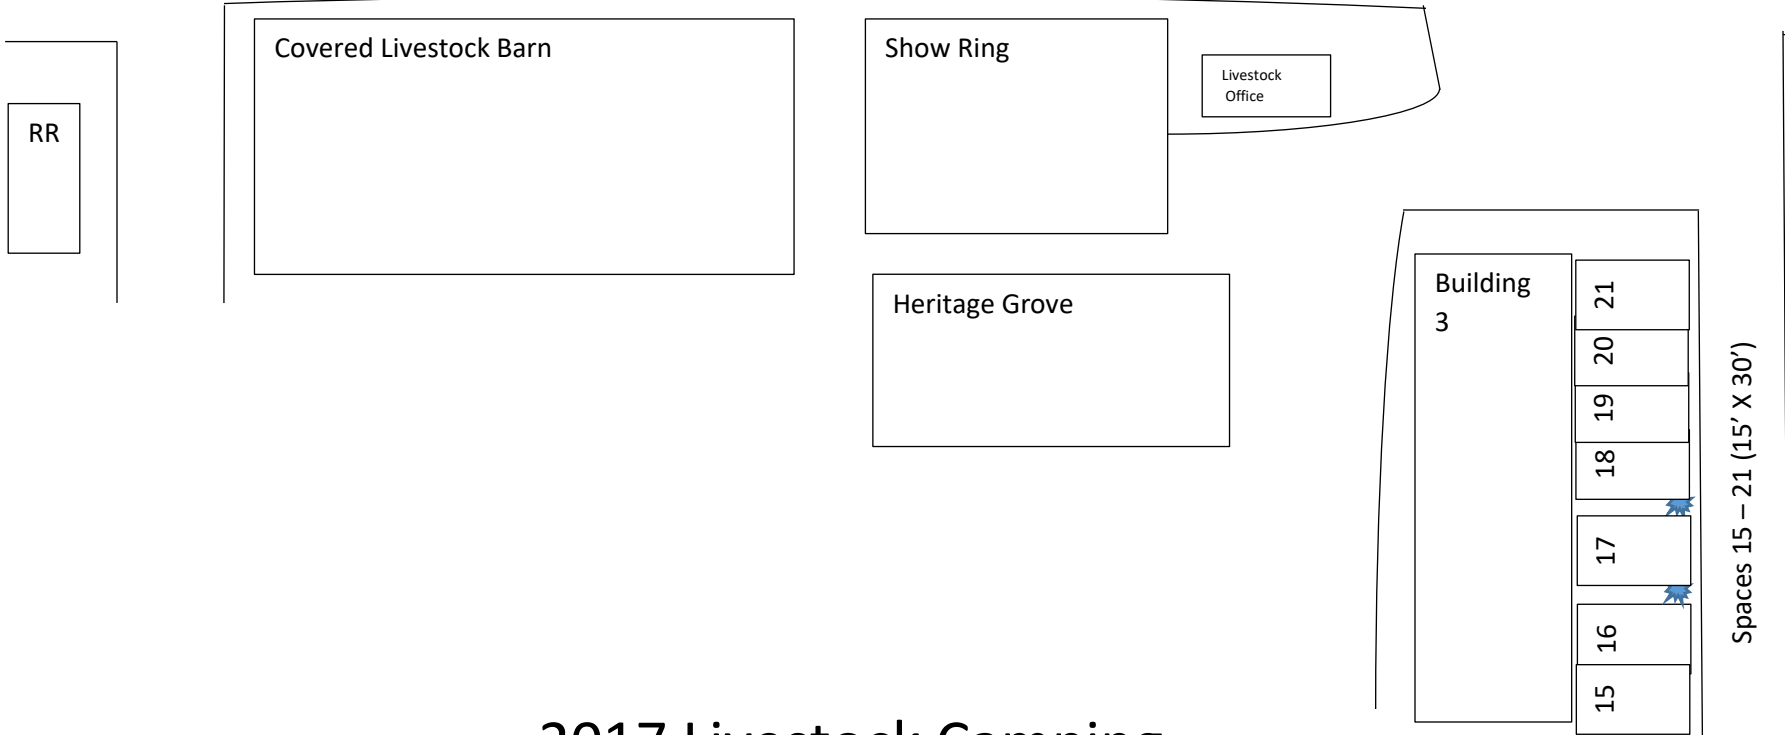

2017 Livestock Camping

Space 22 (15' X 30') Space 23 (15' X 25') Spaces 24 – 26 (15 X 20')

Space 27 (15' X 25') Spaces 28 – 32 (15' X 30') Spaces 33 – 37 (15' X 35')

Spaces 38 – 42 (15' X 30') Spaces 46 – 49 (15' X 25')

Spaces 50 – 52 (15' X 30') Spaces 53 – 64 (18' X 38')

1	2	3	4	5	6	7	8	9	10	11	12	13	14
---	---	---	---	---	---	---	---	---	----	----	----	----	----

Spaces 1 – 13 (18' X 40') Space 14 (18' X 30')

2017 Livestock Camping