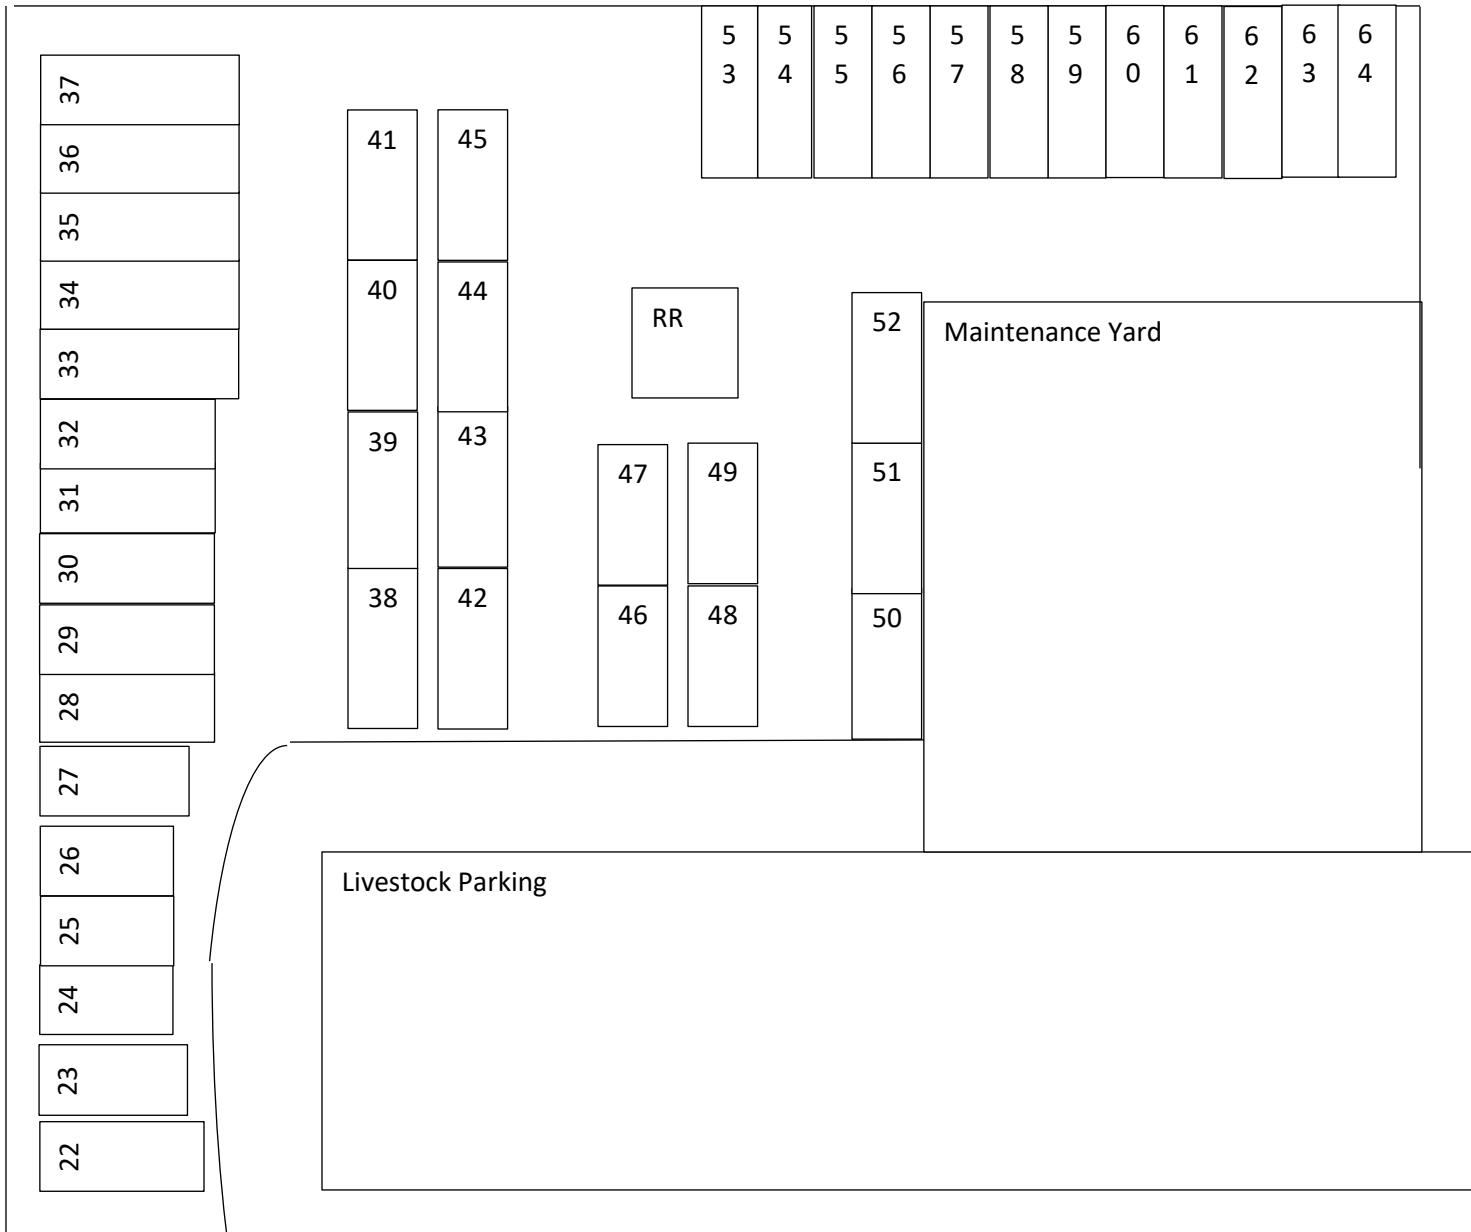

# 2018 Livestock Camping

Space 22 (15' X 30') Space 23 - 26 (Tent Camping Only)

Space 27 (15' X 25') Spaces 28 – 32 (15' X 30') Spaces 33 – 37 (15' X 35')

Spaces 38 – 45 (15' X 30') Spaces 46 – 49 (15' X 25')

Spaces 50 – 52 (15' X 30') Spaces 53 – 64 (18' X 38')

1	2	3	4	5	6	7	8	9	10	11	12	13	14
---	---	---	---	---	---	---	---	---	----	----	----	----	----

Spaces 1 – 13 (18' X 40') Space 14 (18' X 30')

# 2018 Livestock Camping