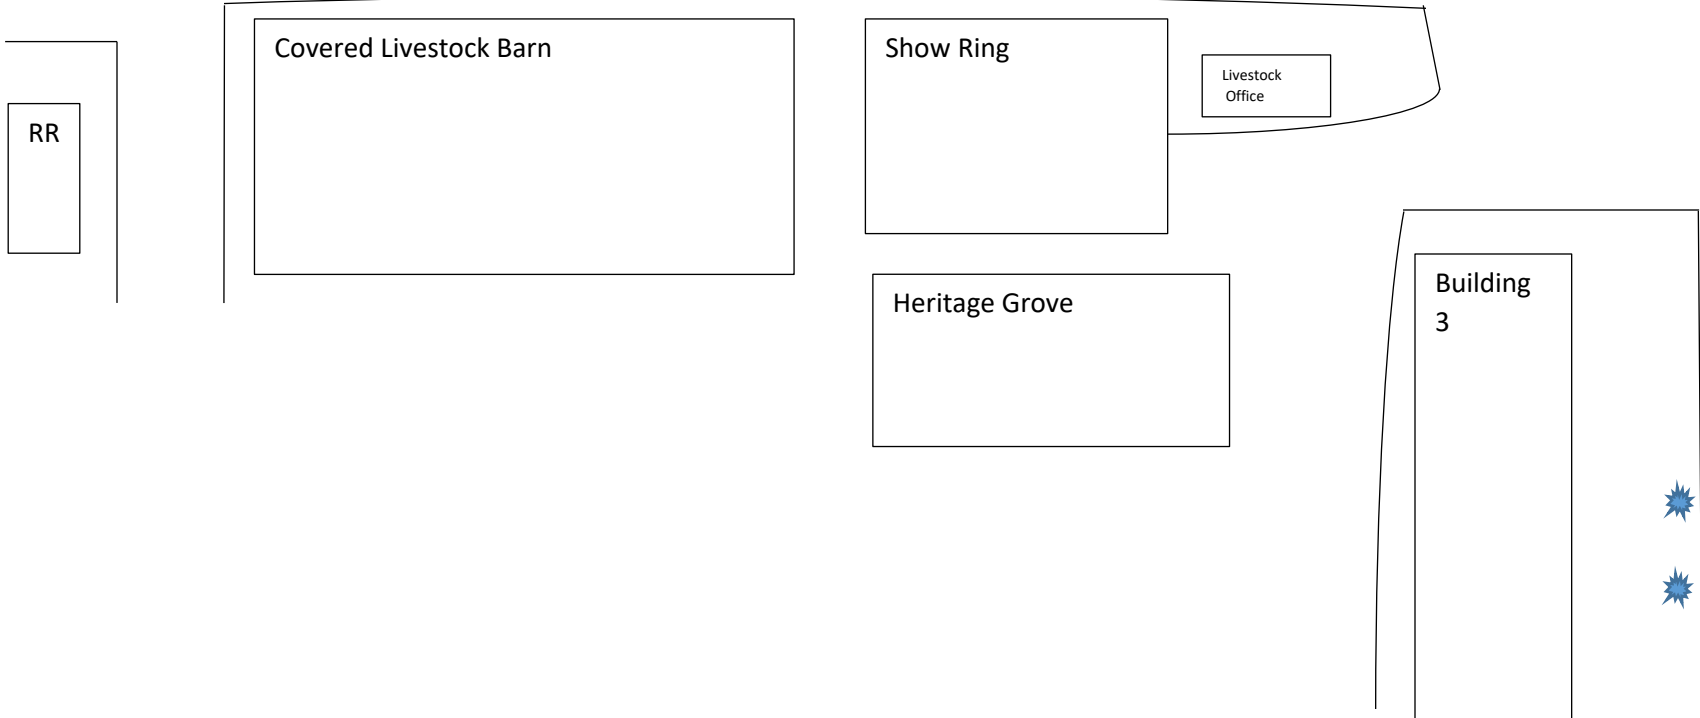

# 2018 Livestock Camping

Space 22 (15' X 30') Space 23 - 26 (Tent Camping Only)

Space 27 (15' X 25') Spaces 28 – 32 (15' X 30') Spaces 33 – 37 (15' X 35')

Spaces 38 – 45 (15' X 30') Spaces 46 – 49 (15' X 25')

Spaces 50 – 52 (15' X 30') Spaces 53 – 64 (18' X 38')

1	2	3	4	5	6	7	8	9	10	11	12	13	14
---	---	---	---	---	---	---	---	---	----	----	----	----	----

Spaces 1 – 13 (18' X 40') Space 14 (18' X 30')

# 2018 Livestock Camping