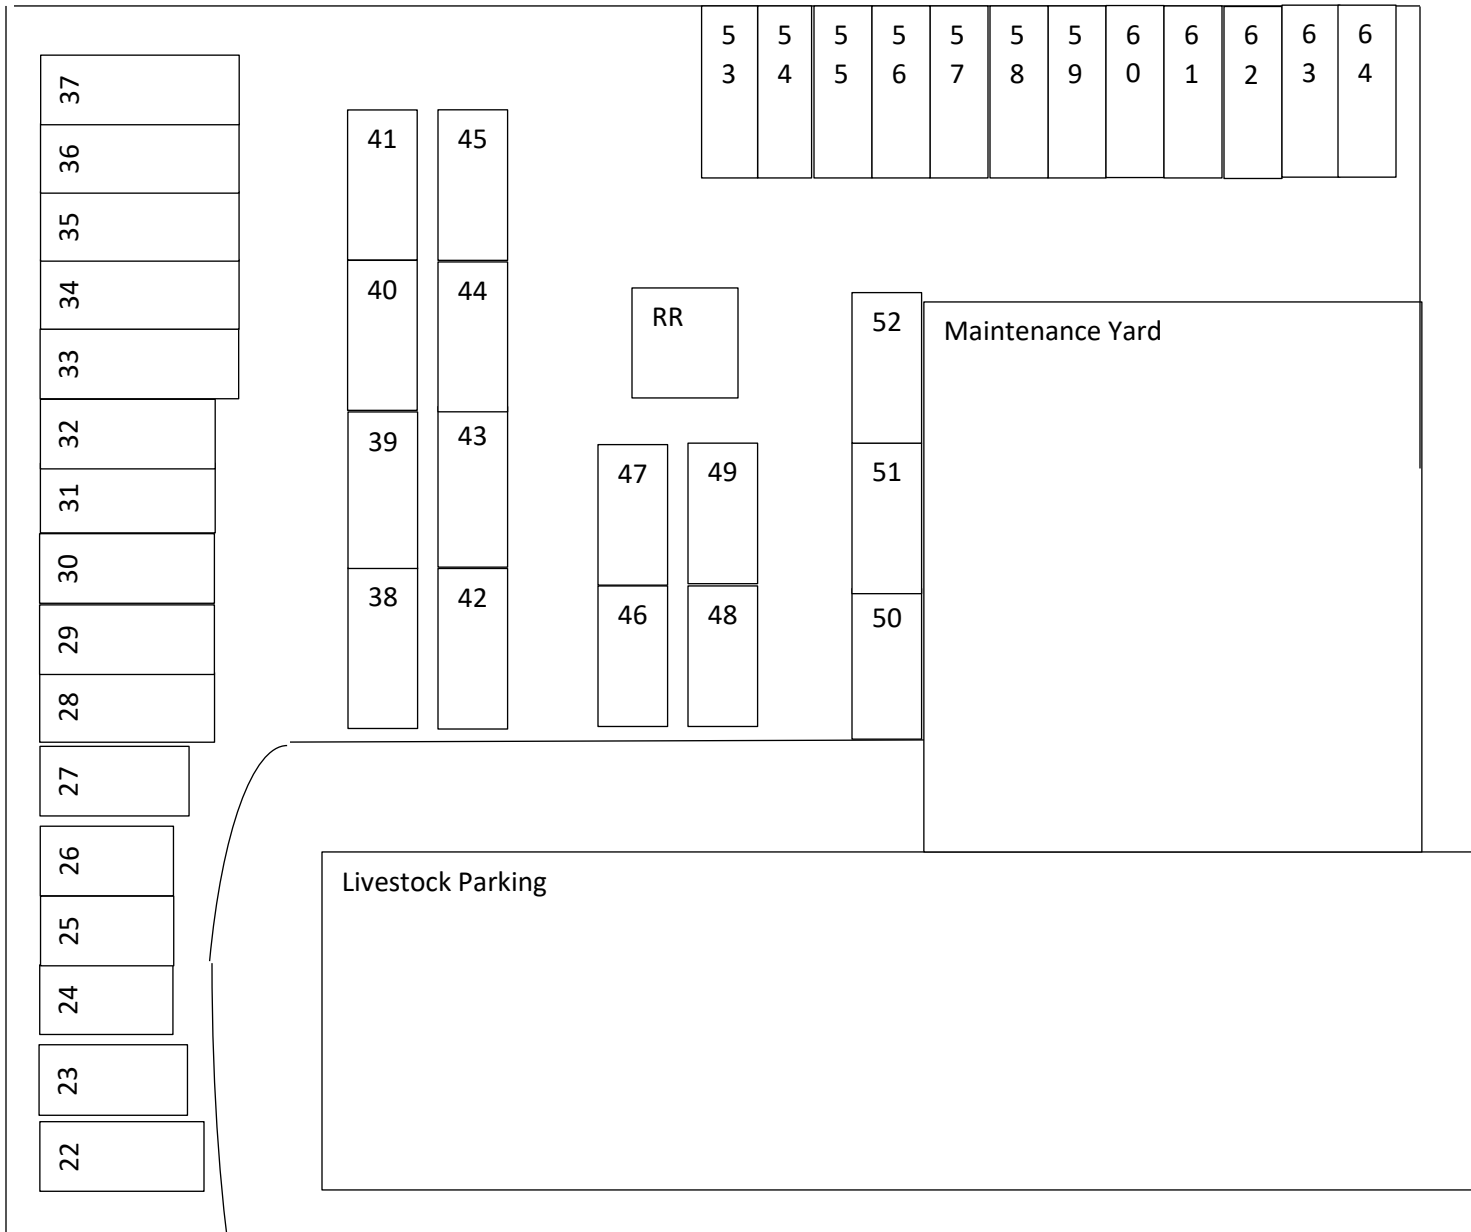

2019 Livestock Camping

Space 22 (15' X 30') Space 23 - 26 (Tent Camping Only)

Space 27 (15' X 25') Spaces 28 – 32 (15' X 30') Spaces 33 – 37 (15' X 35')

Spaces 38 – 42 (15' X 30') Spaces 46 – 49 (15' X 25')

Spaces 50 – 52 (15' X 30') Spaces 53 – 64 (18' X 38')

1	2	3	4	5	6	7	8	9	10	11	12	13	14
---	---	---	---	---	---	---	---	---	----	----	----	----	----

Spaces 1 – 13 (18' X 40') Space 14 (18' X 30')

2019 Livestock Camping