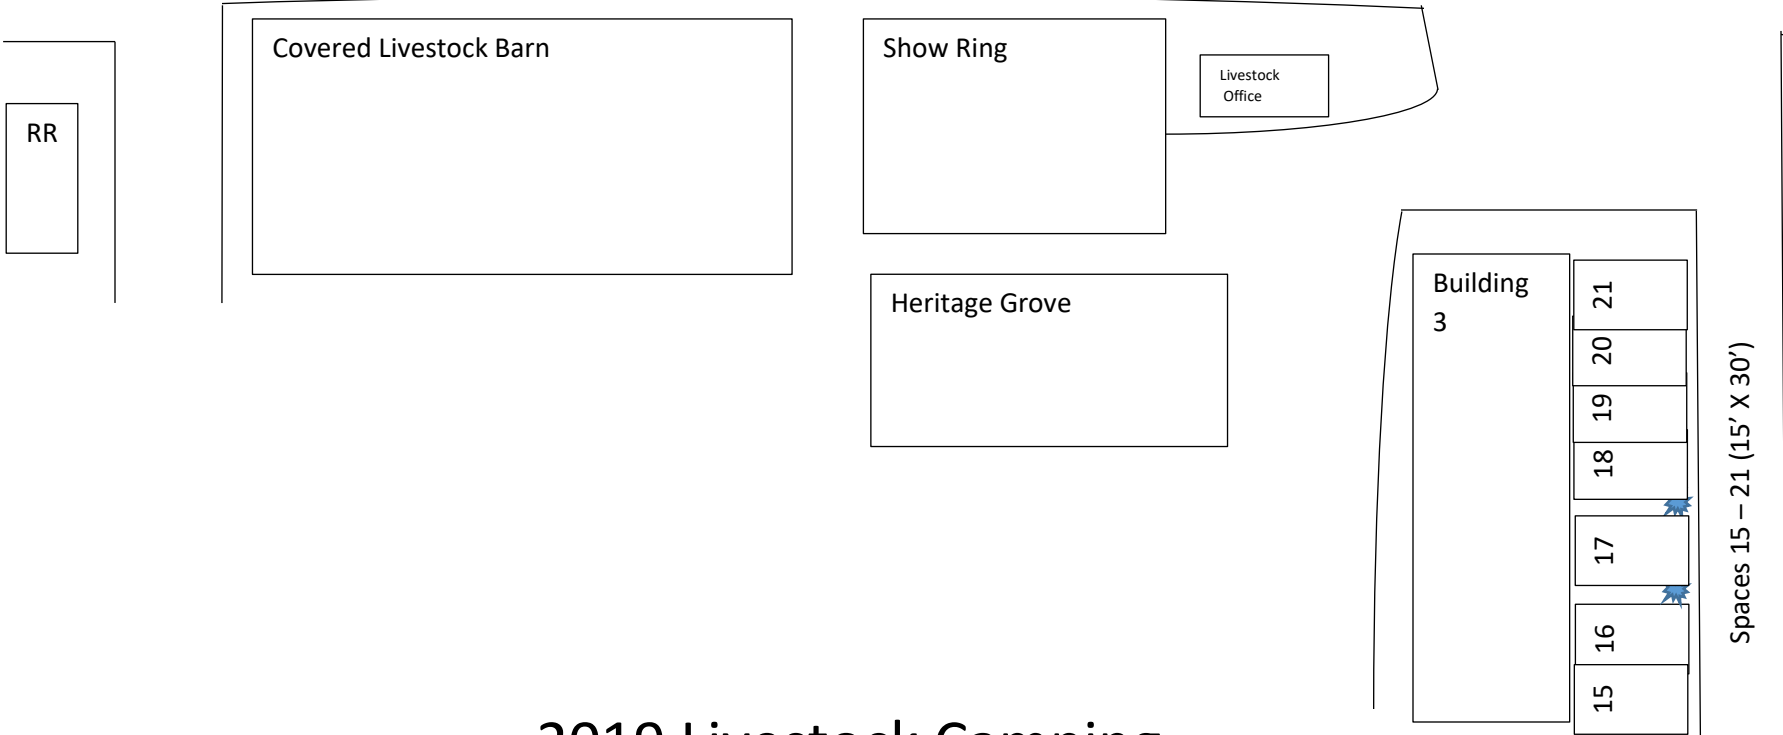

2019 Livestock Camping

Space 22 (15' X 30') Space 23 - 26 (Tent Camping Only)

Space 27 (15' X 25') Spaces 28 – 32 (15' X 30') Spaces 33 – 37 (15' X 35')

Spaces 38 – 42 (15' X 30') Spaces 46 – 49 (15' X 25')

Spaces 50 – 52 (15' X 30') Spaces 53 – 64 (18' X 38')

1	2	3	4	5	6	7	8	9	10	11	12	13	14
---	---	---	---	---	---	---	---	---	----	----	----	----	----

Spaces 1 – 13 (18' X 40') Space 14 (18' X 30')

2019 Livestock Camping