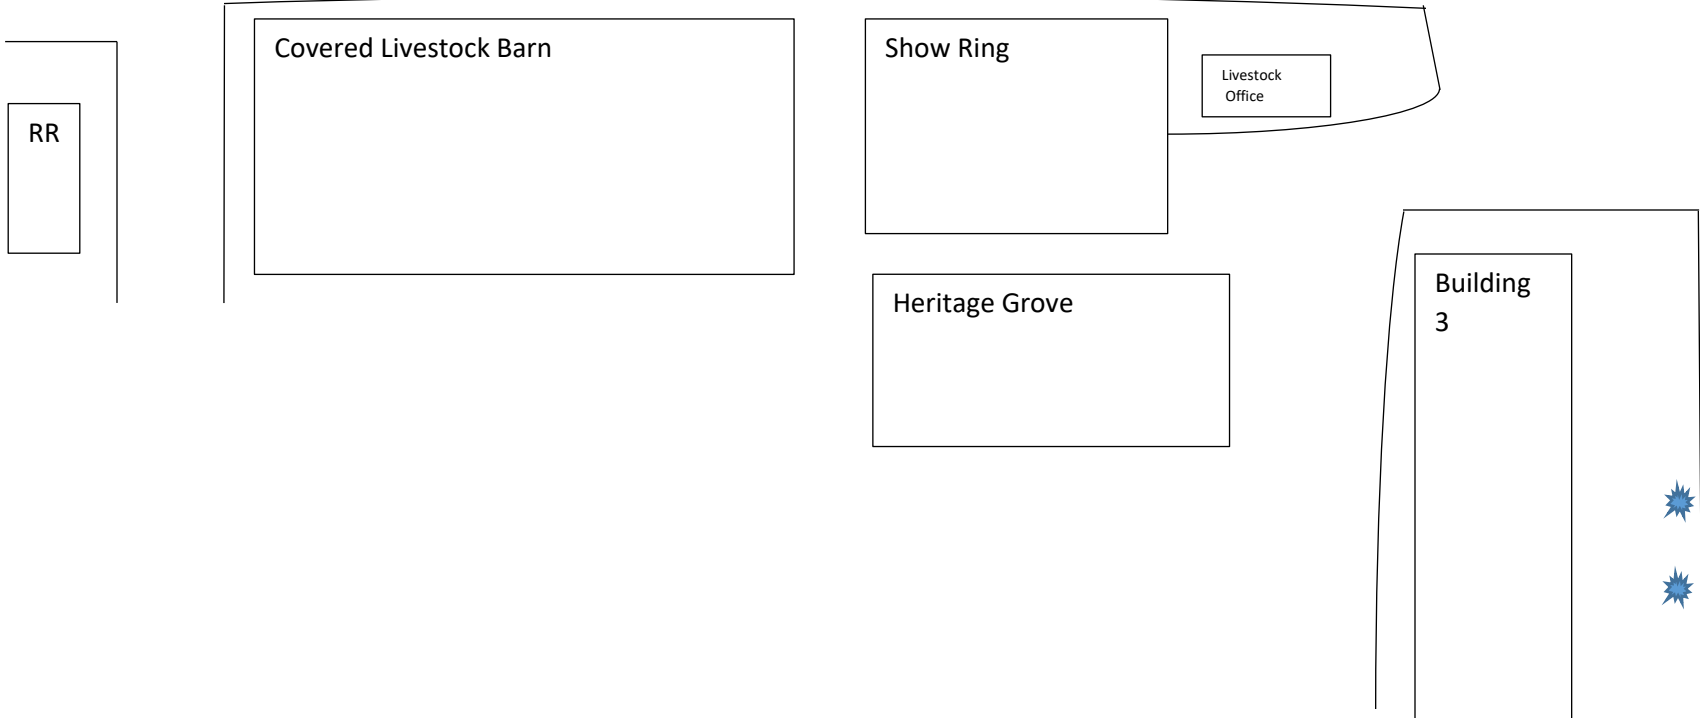

2020 Livestock Camping

Space 22 (15' X 30') Space 23 - 26 (Tent Camping Only)

Space 27 (15' X 25') Spaces 28 – 32 (15' X 30') Spaces 33 – 37 (15' X 35')

Spaces 38 – 42 (15' X 30') Spaces 46 – 49 (15' X 25')

Spaces 50 – 52 (15' X 30') Spaces 53 – 64 (18' X 38')

1	2	3	4	5	6	7	8	9	10	11	12	13	14
---	---	---	---	---	---	---	---	---	----	----	----	----	----

Spaces 1 – 13 (18' X 40') Space 14 (18' X 30')

2020 Livestock Camping