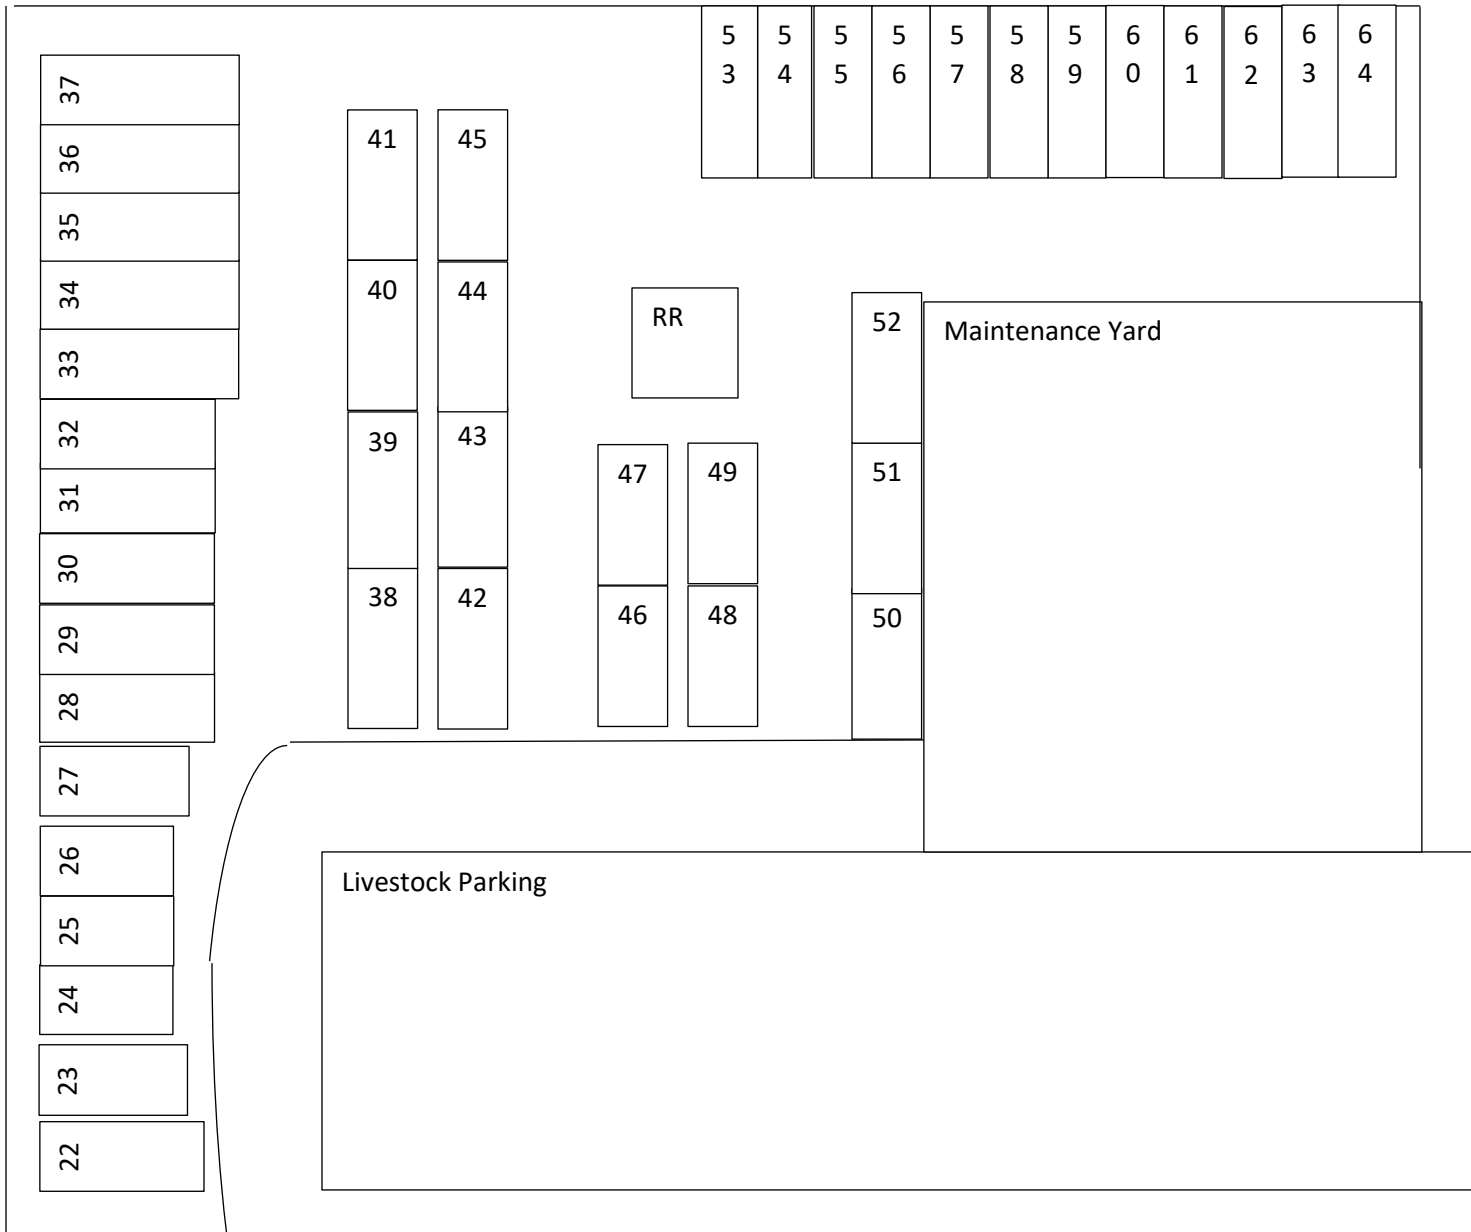

2020 Livestock Camping

Space 22 (15' X 30') Space 23 - 26 (Tent Camping Only)

Space 27 (15' X 25') Spaces 28 – 32 (15' X 30') Spaces 33 – 37 (15' X 35')

Spaces 38 – 42 (15' X 30') Spaces 46 – 49 (15' X 25')

Spaces 50 – 52 (15' X 30') Spaces 53 – 64 (18' X 38')

1	2	3	4	5	6	7	8	9	10	11	12	13	14
---	---	---	---	---	---	---	---	---	----	----	----	----	----

Spaces 1 – 13 (18' X 40') Space 14 (18' X 30')

2020 Livestock Camping