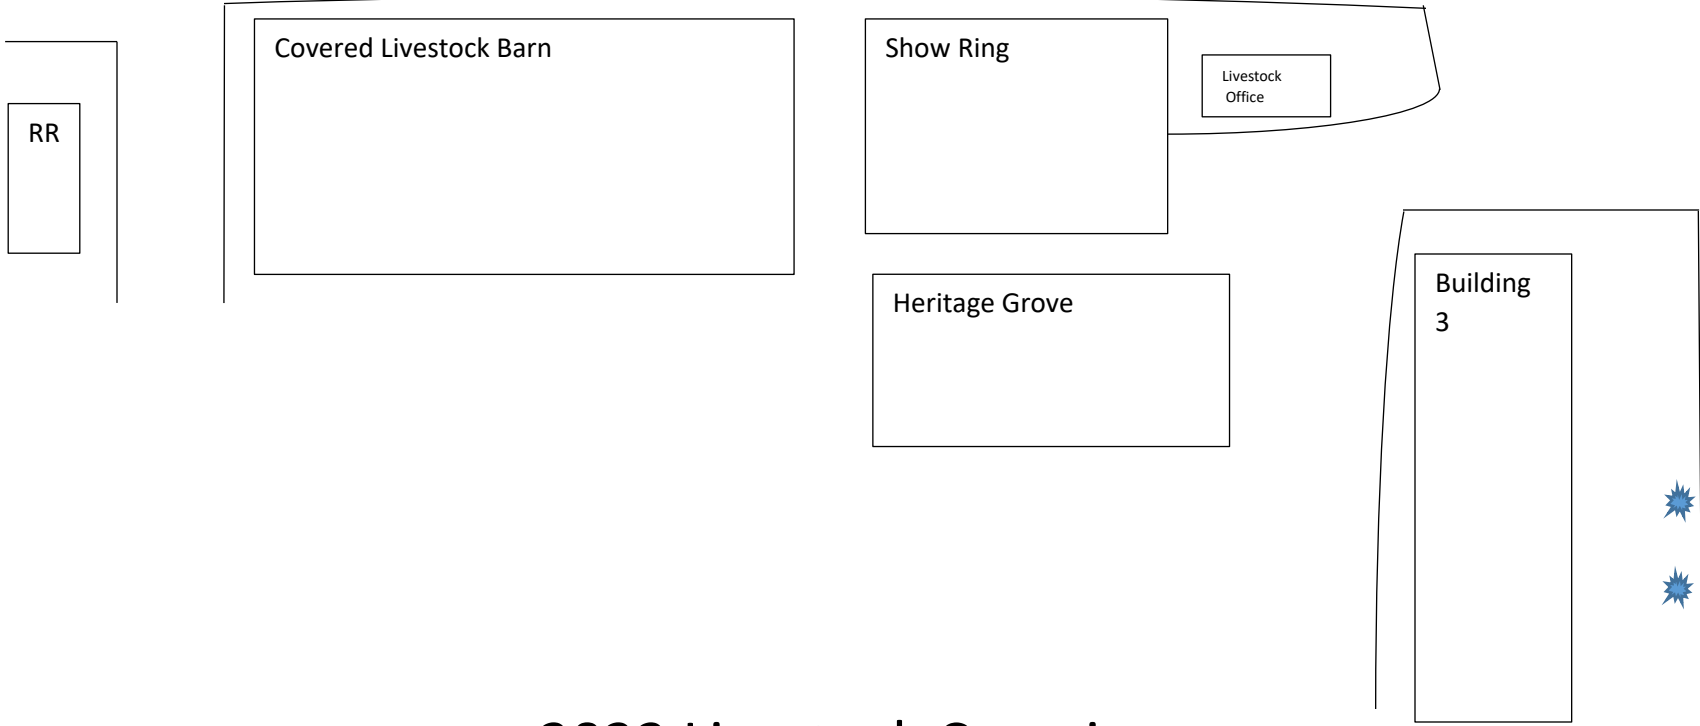

# 2022 Livestock Camping

Space 22 (15' X 30') Space 23 - 26 (Tent Camping Only)

Space 27 (15' X 25') Spaces 28 – 32 (15' X 30') Spaces 33 – 37 (15' X 35')

Spaces 38 – 45 (15' X 30') Spaces 46 – 49 (15' X 25')

Spaces 50 – 52 (15' X 30') Spaces 53 – 64 (18' X 38')

1	2	3	4	5	6	7	8	9	10	11	12	13	14
---	---	---	---	---	---	---	---	---	----	----	----	----	----

Spaces 1 – 13 (18' X 40') Space 14 (18' X 30')

## 2022 Livestock Camping