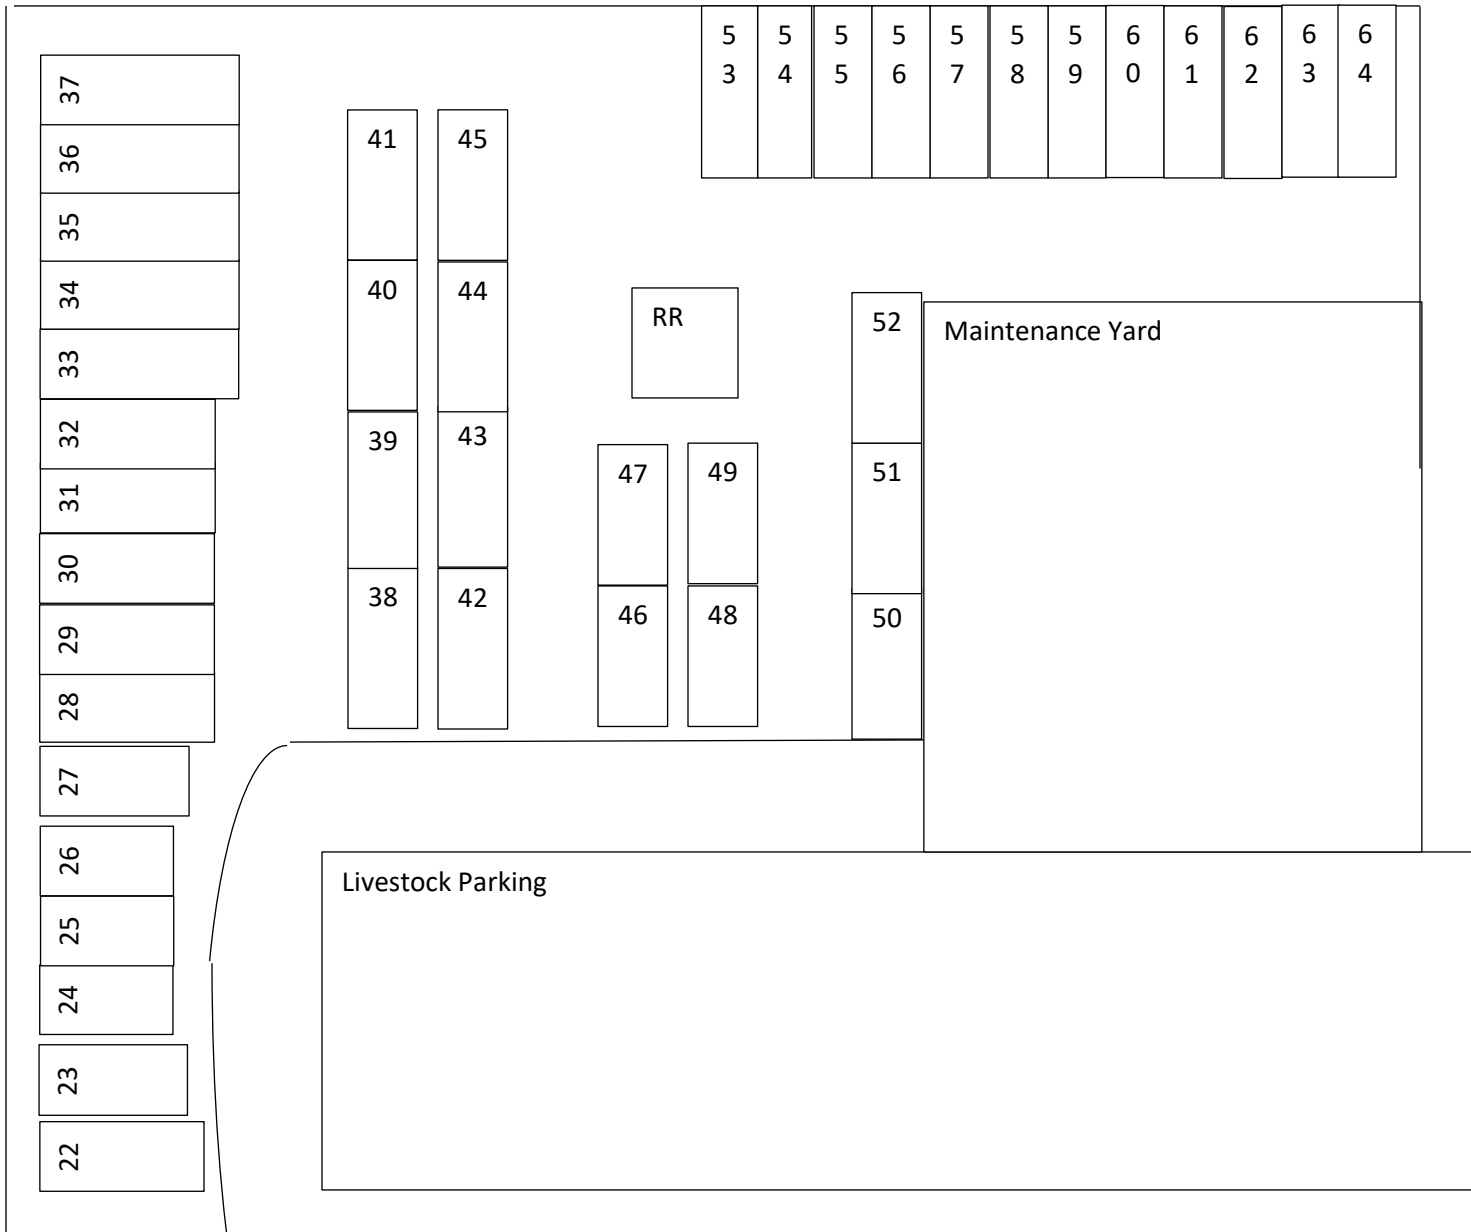

# 2022 Livestock Camping

Space 22 (15' X 30') Space 23 - 26 (Tent Camping Only)

Space 27 (15' X 25') Spaces 28 – 32 (15' X 30') Spaces 33 – 37 (15' X 35')

Spaces 38 – 45 (15' X 30') Spaces 46 – 49 (15' X 25')

Spaces 50 – 52 (15' X 30') Spaces 53 – 64 (18' X 38')

1	2	3	4	5	6	7	8	9	10	11	12	13	14
---	---	---	---	---	---	---	---	---	----	----	----	----	----

Spaces 1 – 13 (18' X 40') Space 14 (18' X 30')

## 2022 Livestock Camping