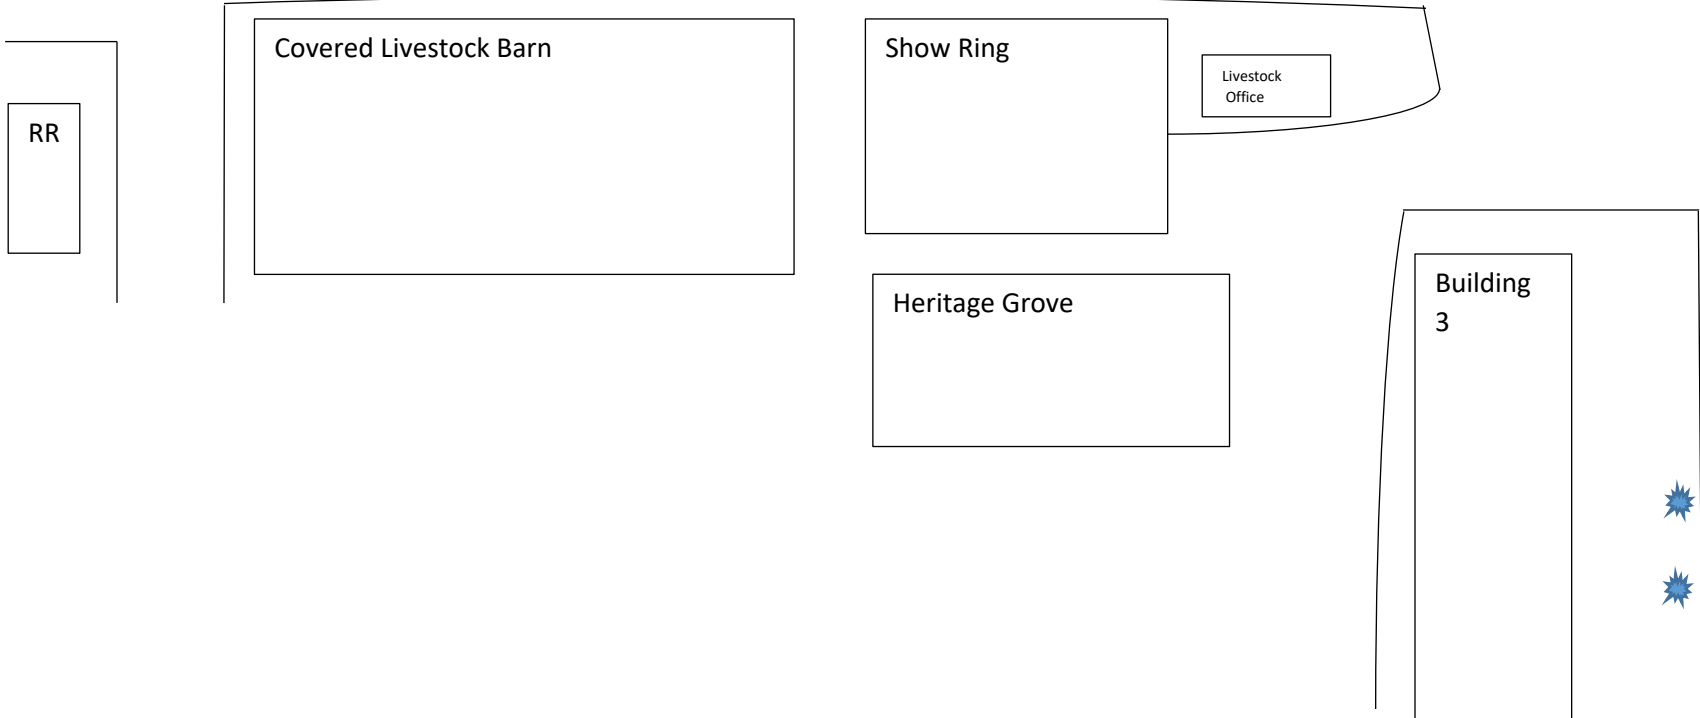

2023 Livestock Camping

Space 22 (15' X 30') Space 23 - 26 (Tent Camping Only)

Space 27 (15' X 25') Spaces 28 – 32 (15' X 30') Spaces 33 – 37 (15' X 35')

Spaces 38 – 45 (15' X 30') Spaces 46 – 49 (15' X 25')

Spaces 50 – 52 (15' X 30') Spaces 53 – 64 (18' X 38')

1	2	3	4	5	6	7	8	9	10	11	12	13	14
---	---	---	---	---	---	---	---	---	----	----	----	----	----

Spaces 1 – 13 (18' X 40') Space 14 (18' X 30')

2023 Livestock Camping