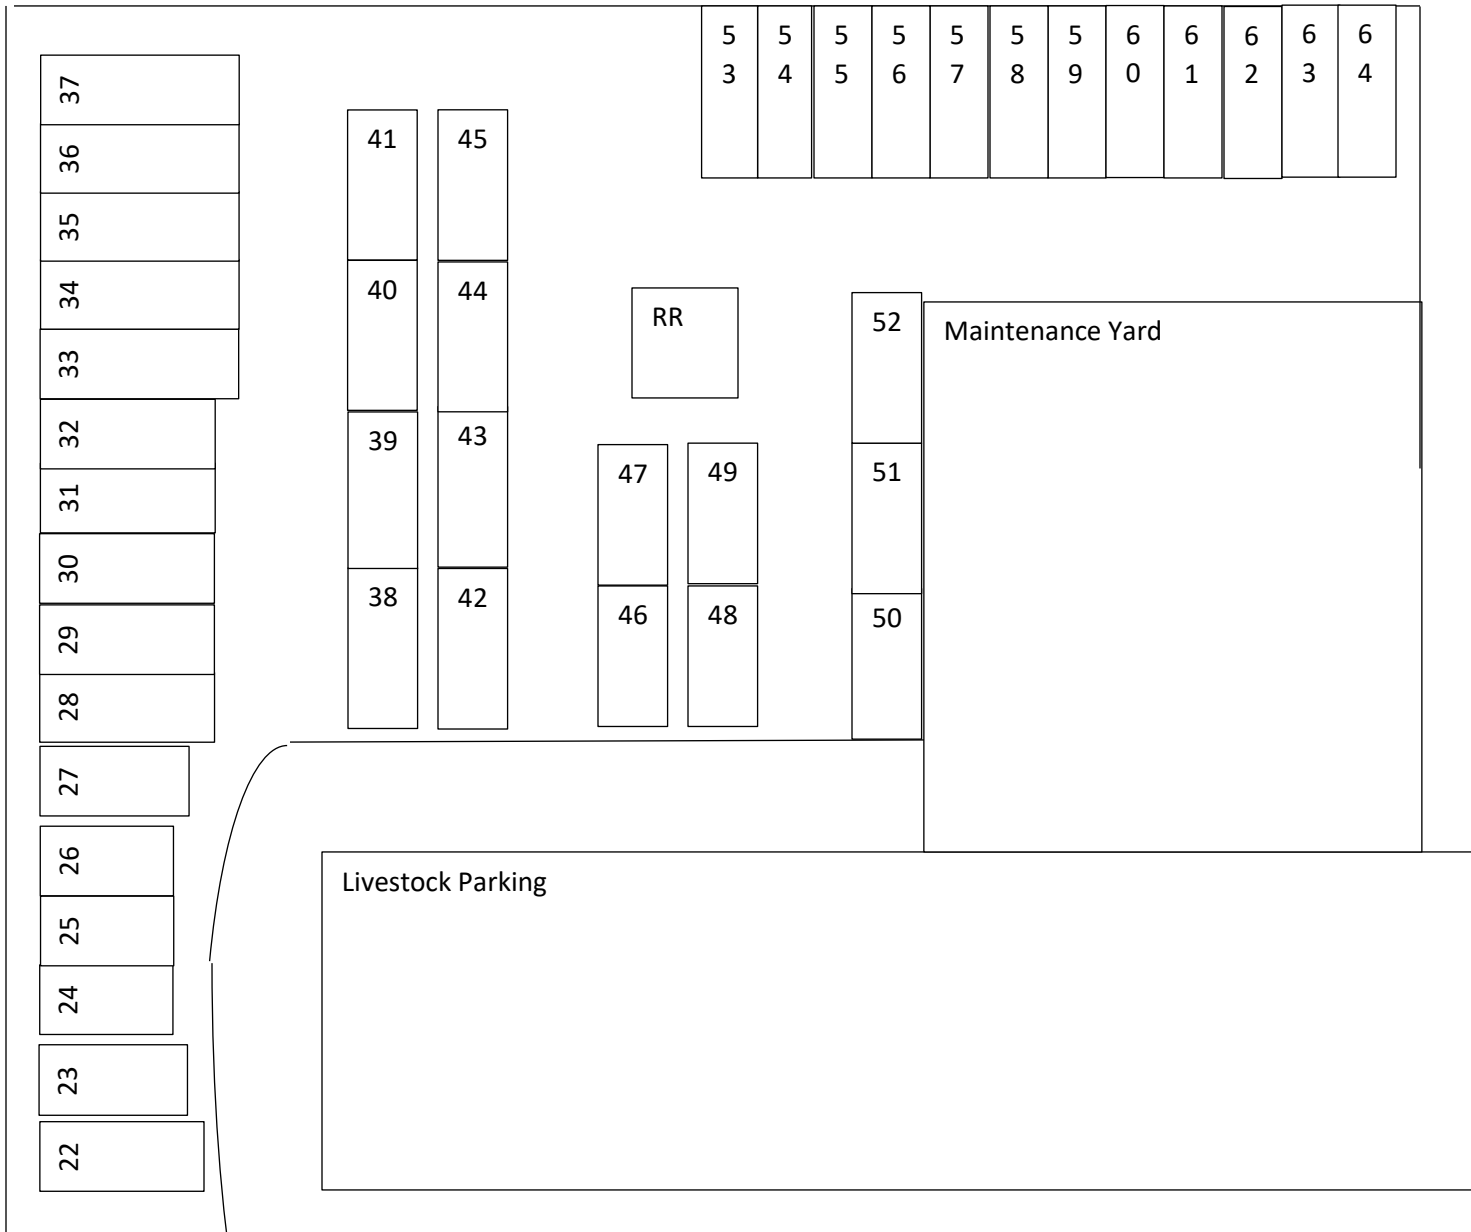

2023 Livestock Camping

Space 22 (15' X 30') Space 23 - 26 (Tent Camping Only)

Space 27 (15' X 25') Spaces 28 – 32 (15' X 30') Spaces 33 – 37 (15' X 35')

Spaces 38 – 45 (15' X 30') Spaces 46 – 49 (15' X 25')

Spaces 50 – 52 (15' X 30') Spaces 53 – 64 (18' X 38')

1	2	3	4	5	6	7	8	9	10	11	12	13	14
---	---	---	---	---	---	---	---	---	----	----	----	----	----

Spaces 1 – 13 (18' X 40') Space 14 (18' X 30')

2023 Livestock Camping