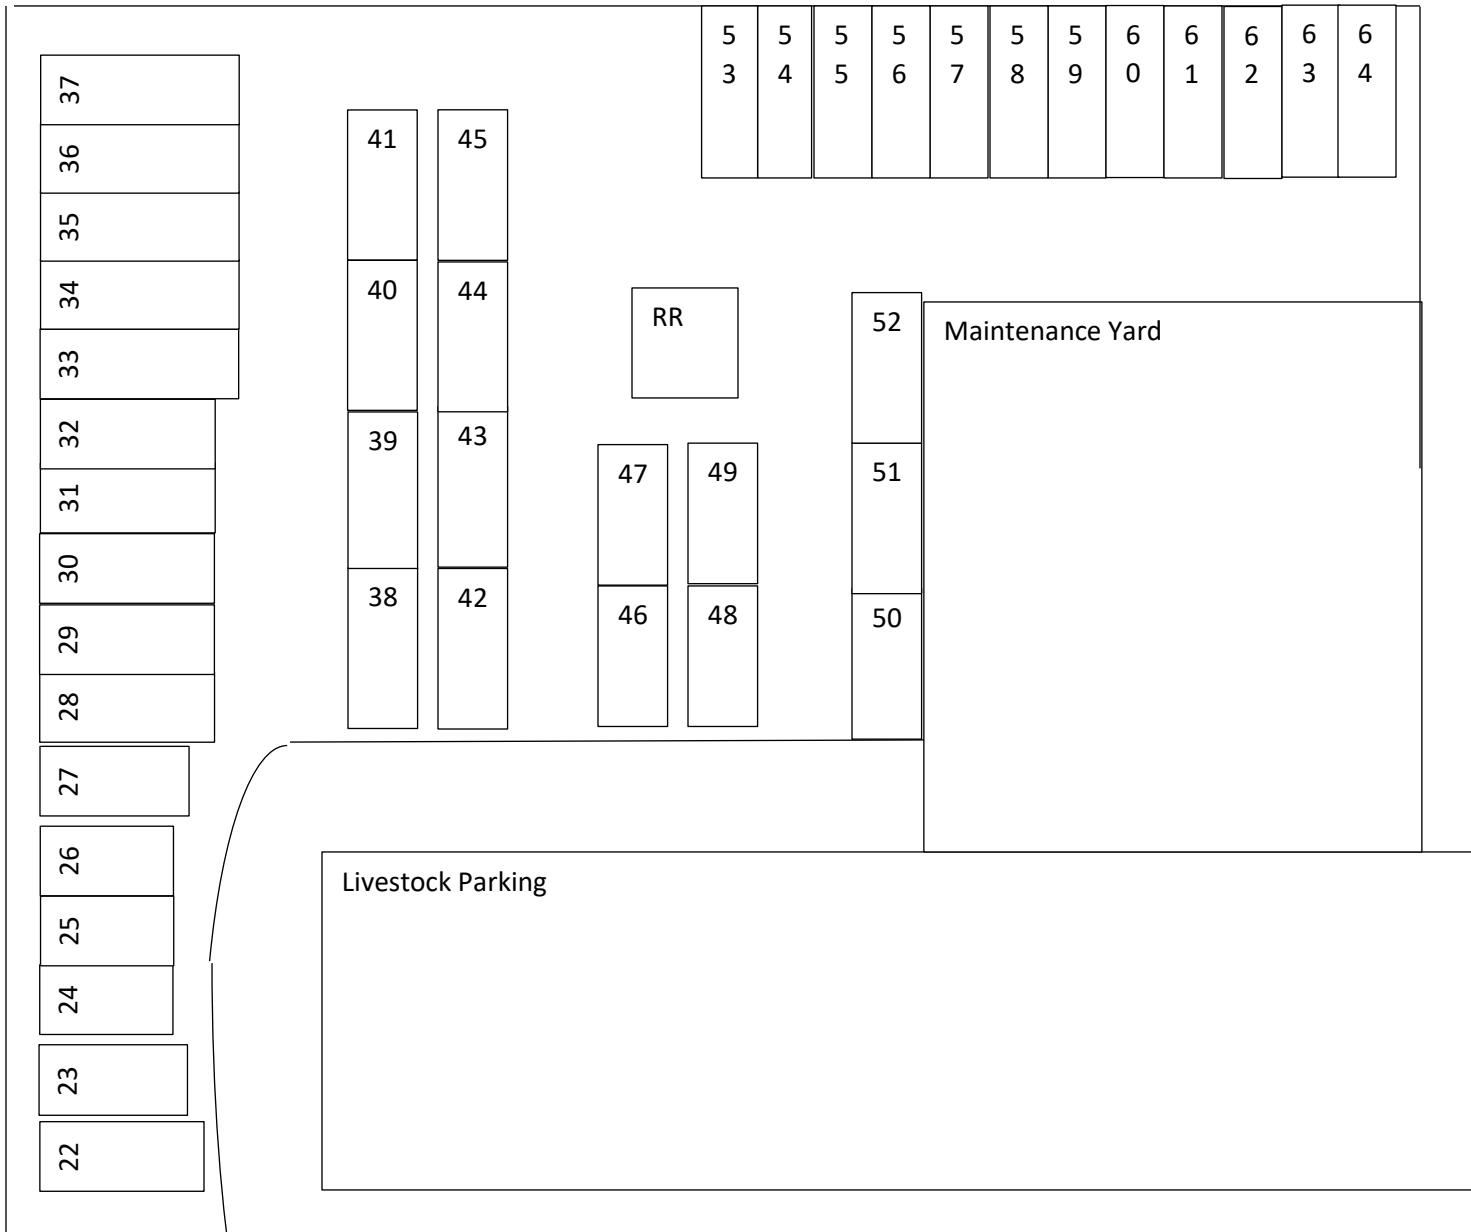

2024 Livestock Camping

Space 22 (15' X 30') Space 23 - 26 (Tent Camping Only)

Space 27 (15' X 25') Spaces 28 – 32 (15' X 30') Spaces 33 – 37 (15' X 35')

Spaces 38 – 45 (15' X 30') Spaces 46 – 49 (15' X 25')

Spaces 50 – 52 (15' X 30') Spaces 53 – 64 (18' X 38')

1	2	3	4	5	6	7	8	9	10	11	12	13	14
---	---	---	---	---	---	---	---	---	----	----	----	----	----

1
a Spaces 1 – 13 (18' X 40') Space 14 (18' X 30')

2024 Livestock Camping