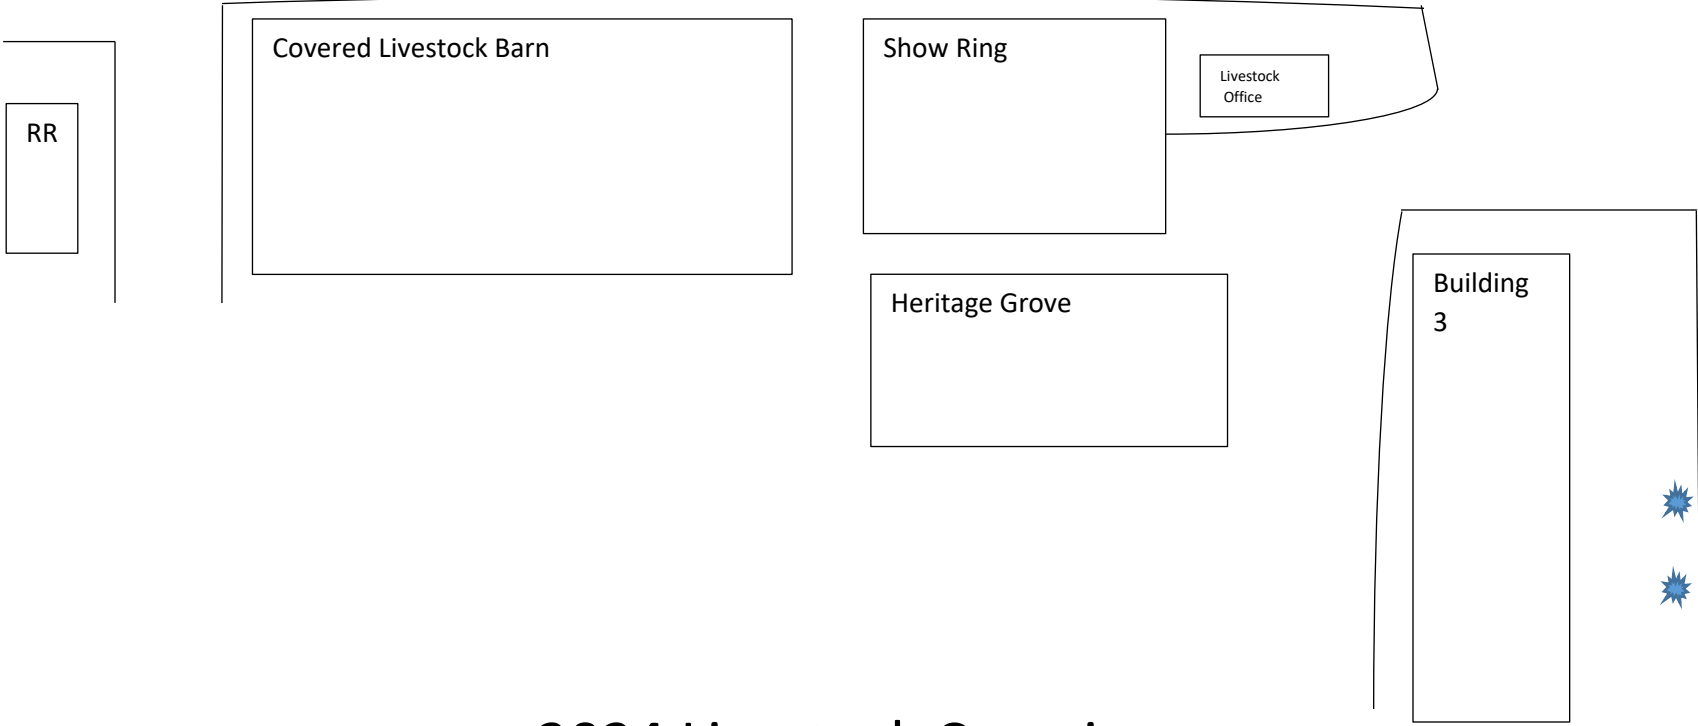

2024 Livestock Camping

Space 22 (15' X 30') Space 23 - 26 (Tent Camping Only)

Space 27 (15' X 25') Spaces 28 – 32 (15' X 30') Spaces 33 – 37 (15' X 35')

Spaces 38 – 45 (15' X 30') Spaces 46 – 49 (15' X 25')

Spaces 50 – 52 (15' X 30') Spaces 53 – 64 (18' X 38')

1	2	3	4	5	6	7	8	9	10	11	12	13	14
---	---	---	---	---	---	---	---	---	----	----	----	----	----

1
a Spaces 1 – 13 (18' X 40') Space 14 (18' X 30')

2024 Livestock Camping